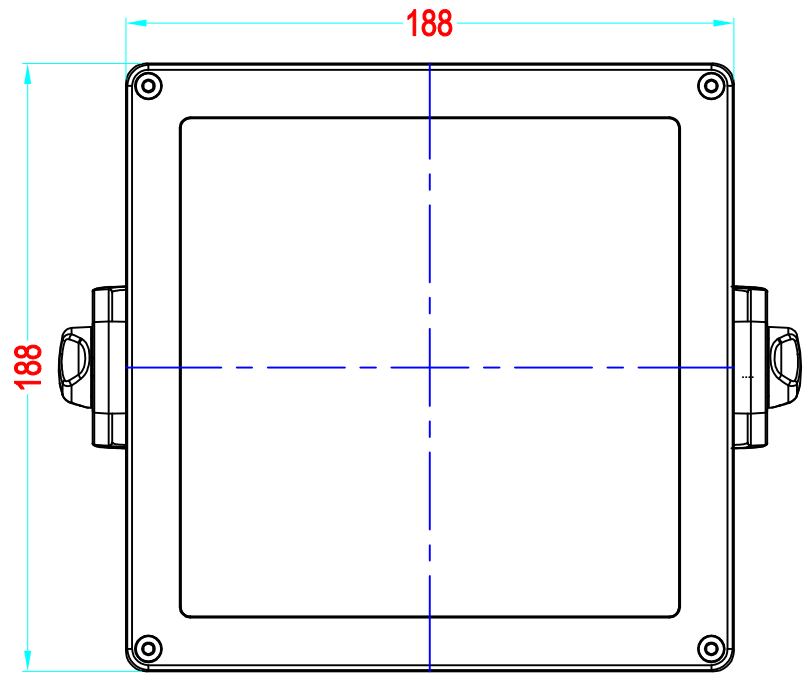

Drawing	Auditing	Confirm	Product Name	Water proof Enclosure	Project View	A
			Product Type	BWP 10218	Drawing Scale	
			BAHAR ENCLOSURE			

Drawing	Auditing	Confirm	Product Name	Water proof Enclosure	Project View		A
			Product Type	BWP 10218	Drawing Scale	1:1 (MM)	
			BAHAR ENCLOSURE				

Drawing	Auditing	Confirm	Product Name	Water proof Enclosure	Project View		A
			Product Type	BWP 10218-B	Drawing Scale	1:1 (MM)	
			BAHAR ENCLOSURE				