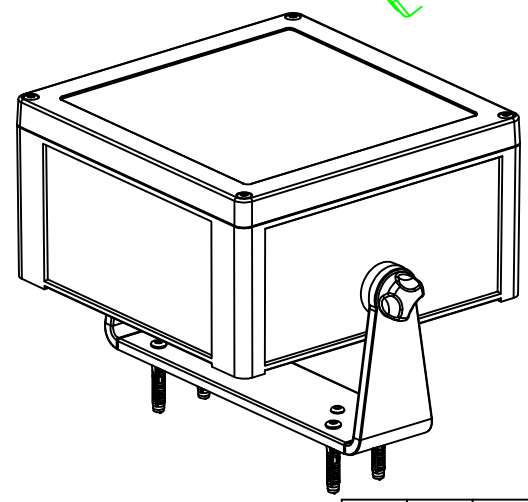

Drawing	Auditing	Confirm	Product Name	Water proof Enclosure	Project View	A
			Product Type	BWP 10218	Drawing Scale	
			BAHAR ENCLOSURE			

Drawing	Auditing	Confirm	Product Name	Water proof Enclosure	Project View		A
			Product Type	BWP 10218	Drawing Scale	1:1 (MM)	
			BAHAR ENCLOSURE				

Drawing	Auditing	Confirm	Product Name	Water proof Enclosure	Project View		A
			Product Type	BWP 10218-B	Drawing Scale	1:1 (MM)	
			BAHAR ENCLOSURE				