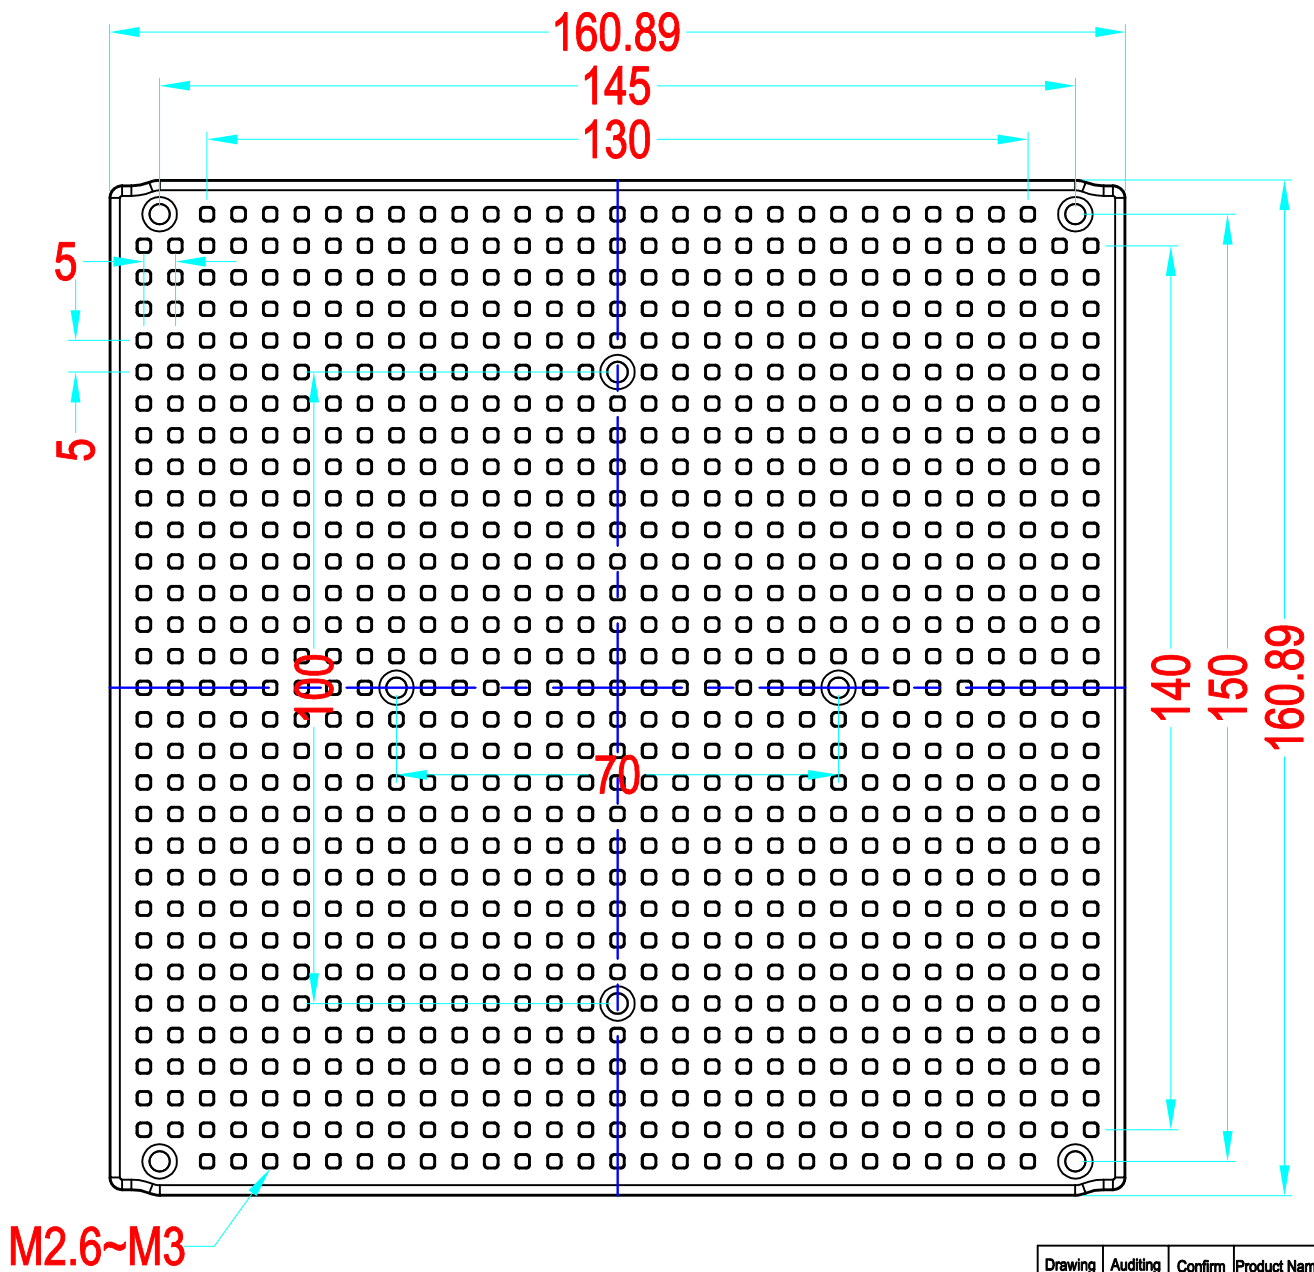

Drawing	Auditing	Confirm	Product Name	Water proof Enclosure	Project View	A
			Product Type	BWP 10218	Drawing Scale	
			BAHAR ENCLOSURE			

Drawing	Auditing	Confirm	Product Name	Water proof Enclosure	Project View		A
			Product Type	BWP 10218	Drawing Scale	1:1 (MM)	
			BAHAR ENCLOSURE				

Drawing	Auditing	Confirm	Product Name	Water proof Enclosure	Project View		A
			Product Type	BWP 10218-B	Drawing Scale	1:1 (MM)	
			BAHAR ENCLOSURE				