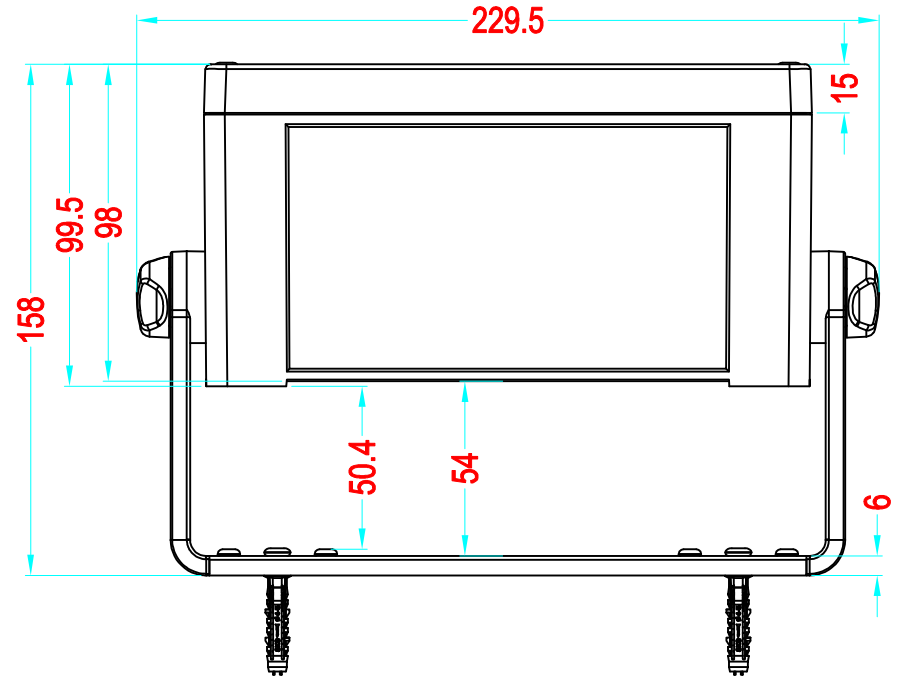

Drawing	Auditing	Confirm	Product Name	Water proof Enclosure	Project View	A
			Product Type	BWP 10218	Drawing Scale	
			BAHAR ENCLOSURE			

Drawing	Auditing	Confirm	Product Name	Water proof Enclosure	Project View		A
			Product Type	BWP 10218	Drawing Scale	1:1 (MM)	
			BAHAR ENCLOSURE				

Drawing	Auditing	Confirm	Product Name	Water proof Enclosure	Project View		A
			Product Type	BWP 10218-B	Drawing Scale	1:1 (MM)	
			BAHAR ENCLOSURE				