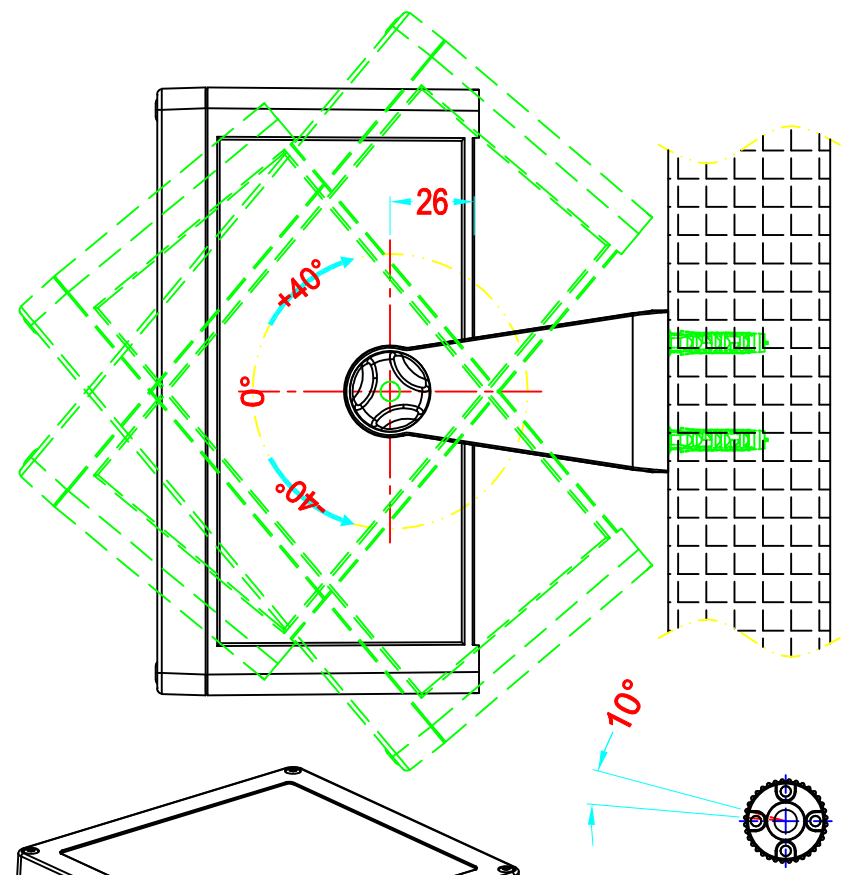

Drawing	Auditing	Confirm	Product Name	Water proof Enclosure	Project View	A
			Product Type	BWP 10218	Drawing Scale	
			BAHAR ENCLOSURE			

Drawing	Auditing	Confirm	Product Name	Water proof Enclosure	Project View		A
			Product Type	BWP 10218	Drawing Scale	1:1 (MM)	
			BAHAR ENCLOSURE				

Drawing	Auditing	Confirm	Product Name	Water proof Enclosure	Project View		A
			Product Type	BWP 10218-B	Drawing Scale	1:1 (MM)	
			BAHAR ENCLOSURE				